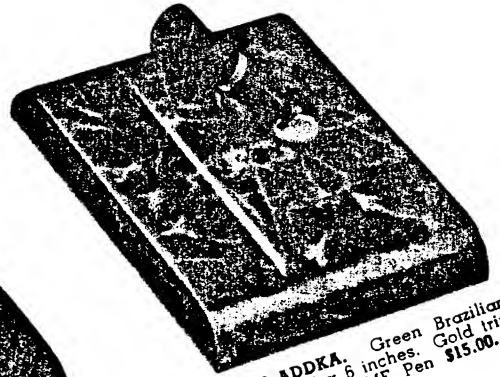

# \$15 GIFTS

COMPLETE WITH PEN

R268 BUFBE. Brown Onyx. 4 1/2 x 7 inches. Gold name Plate. With Brown LIFETIME Pen \$15.00.

R308 ADDIC. Black Carrara. 4 1/2 x 6 3/4 inches. Gold trim. With LIFETIME Pen \$15.00.